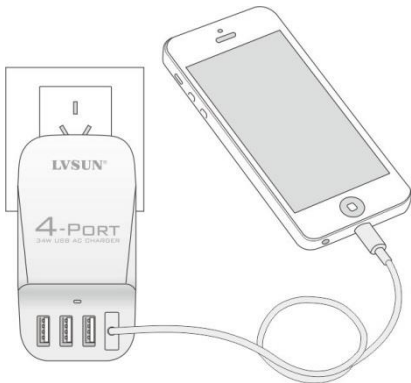

### Product Features

---

1. Compact size, 4 dedicated USB ports with built-in 34W power, quite convenient for traveling.
2. 2x2.4A current charges 2 Tablet PCs/iPads and 2x1A current charges 2 smart phones, digital devices simultaneously.
3. AC input 100-240V, worldwide travel compatible, with exchangeable USA, Europe, UK, Australia, Korea or Chinese AC plugs.
4. Multiple safety protection functions: over current protection, over voltage protection, short circuit protection, over temperature protection.

## Product Specification

Model: PC-4U

Input: AC 100-240V 0.85A 50/60Hz

Output: USB 5V 1A\*2 & 5V 2.4A\*2 34W

Measurement: 96\*50.4\*38.6mm

Net Weight: 135g

Protection Function: OCP,OVP,SCP,OTP.

Quiescent Dissipation:  $\leq 0.3W$

## Product Diagram

CN

US

AU

UK

## Operation Instruction

---

1. Connect the PCA-4U to the power outlet using correct plug attachment.
2. Turn on the switch, and the LED indicator light up green.
3. Plug your device into the desired USB port and the PCA-4U will start to charge your device.
4. Once your devices is charged remove it from the PCA-4U.