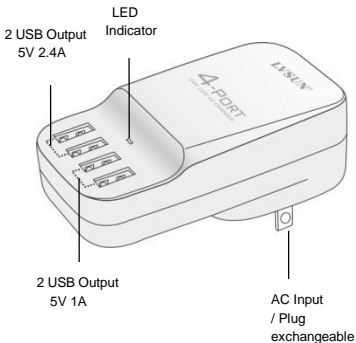

Product Specification

Model: PC-4U

Input: AC 100-240V 0.85A 50/60Hz

Output: USB 5V 1A*2 & 5V 2.4A*2 34W

Measurement: 96*50.4*38.6mm

Net Weight: 135g

Protection Function: OCP,OVP,SCP,OTP.

Quiescent Dissipation: $\leq 0.3W$

Product Diagram